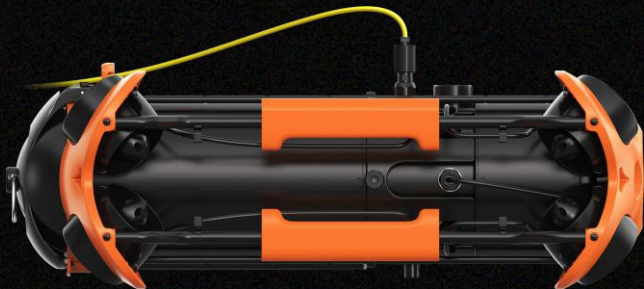

Comparison of key parameters of CHASING M2 and CHASING M2 Pro

CHASING M2

CHASING M2 PRO

Item	CHASING M2	CHASING M2 PRO
ROV	8 Vectored-Thrusters Layout 4K+12MP+4000 lumens imaging system 4.5KG	8 Vectored-Thrusters Layout 4K+12MP+4000 lumens imaging system 6KG
power	Single motor power 100W with 3 Knots speed	Single motor power 150W with 4 Knots speed
Depth	100 meters	150 meters
Battery Life	1-2 hours(97Wh/200Wh Battery)	2.5-5 hours(300Wh/700Wh Battery)AC power supply
Accessories and extensions	General Accessories: E-Reel/Floodlight/Grabber Claw/Metal detector/Water sampler/Mort Digger	CHASING M2 PRO Exclusive Enhanced Accessories: Control Console/Docking station/USBL underwater positioning/Multibeam sonar/Auxiliary Camera General Accessories: E-Reel/Floodlight/Grabber Claw/Metal detector/Water sampler/Mort Digger