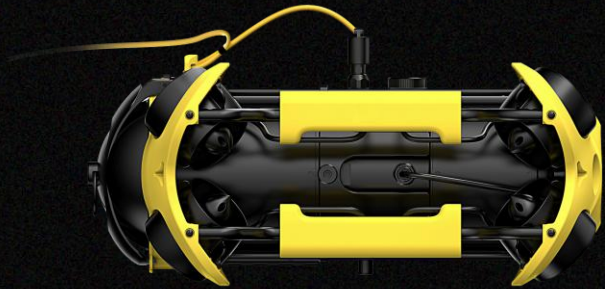

Comparison of key parameters of CHASING M2 and CHASING M2 Pro

CHASING M2

CHASING M2 PRO

Item	CHASING M2	CHASING M2 PRO
ROV	8 Vectored-Thrusters Layout 4K+12MP+4000 lumens imaging system 4.5KG	8 Vectored-Thrusters Layout 4K+12MP+4000 lumens imaging system 6KG
power	Single motor power 100W with 3 Knots speed	Single motor power 150W with 4 Knots speed
Depth	100 meters	150 meters
Battery Life	1-2 hours(97Wh/200Wh Battery)	2.5-5 hours(300Wh/700Wh Battery)AC power supply
Accessories and extensions	General Accessories: E-Reel/Floodlight/Grabber Claw/Metal detector/Water sampler/Mort Digger	CHASING M2 PRO Exclusive Enhanced Accessories: Control Console/Docking station/USBL underwater positioning/Multibeam sonar/Auxiliary Camera General Accessories: E-Reel/Floodlight/Grabber Claw/Metal detector/Water sampler/Mort Digger